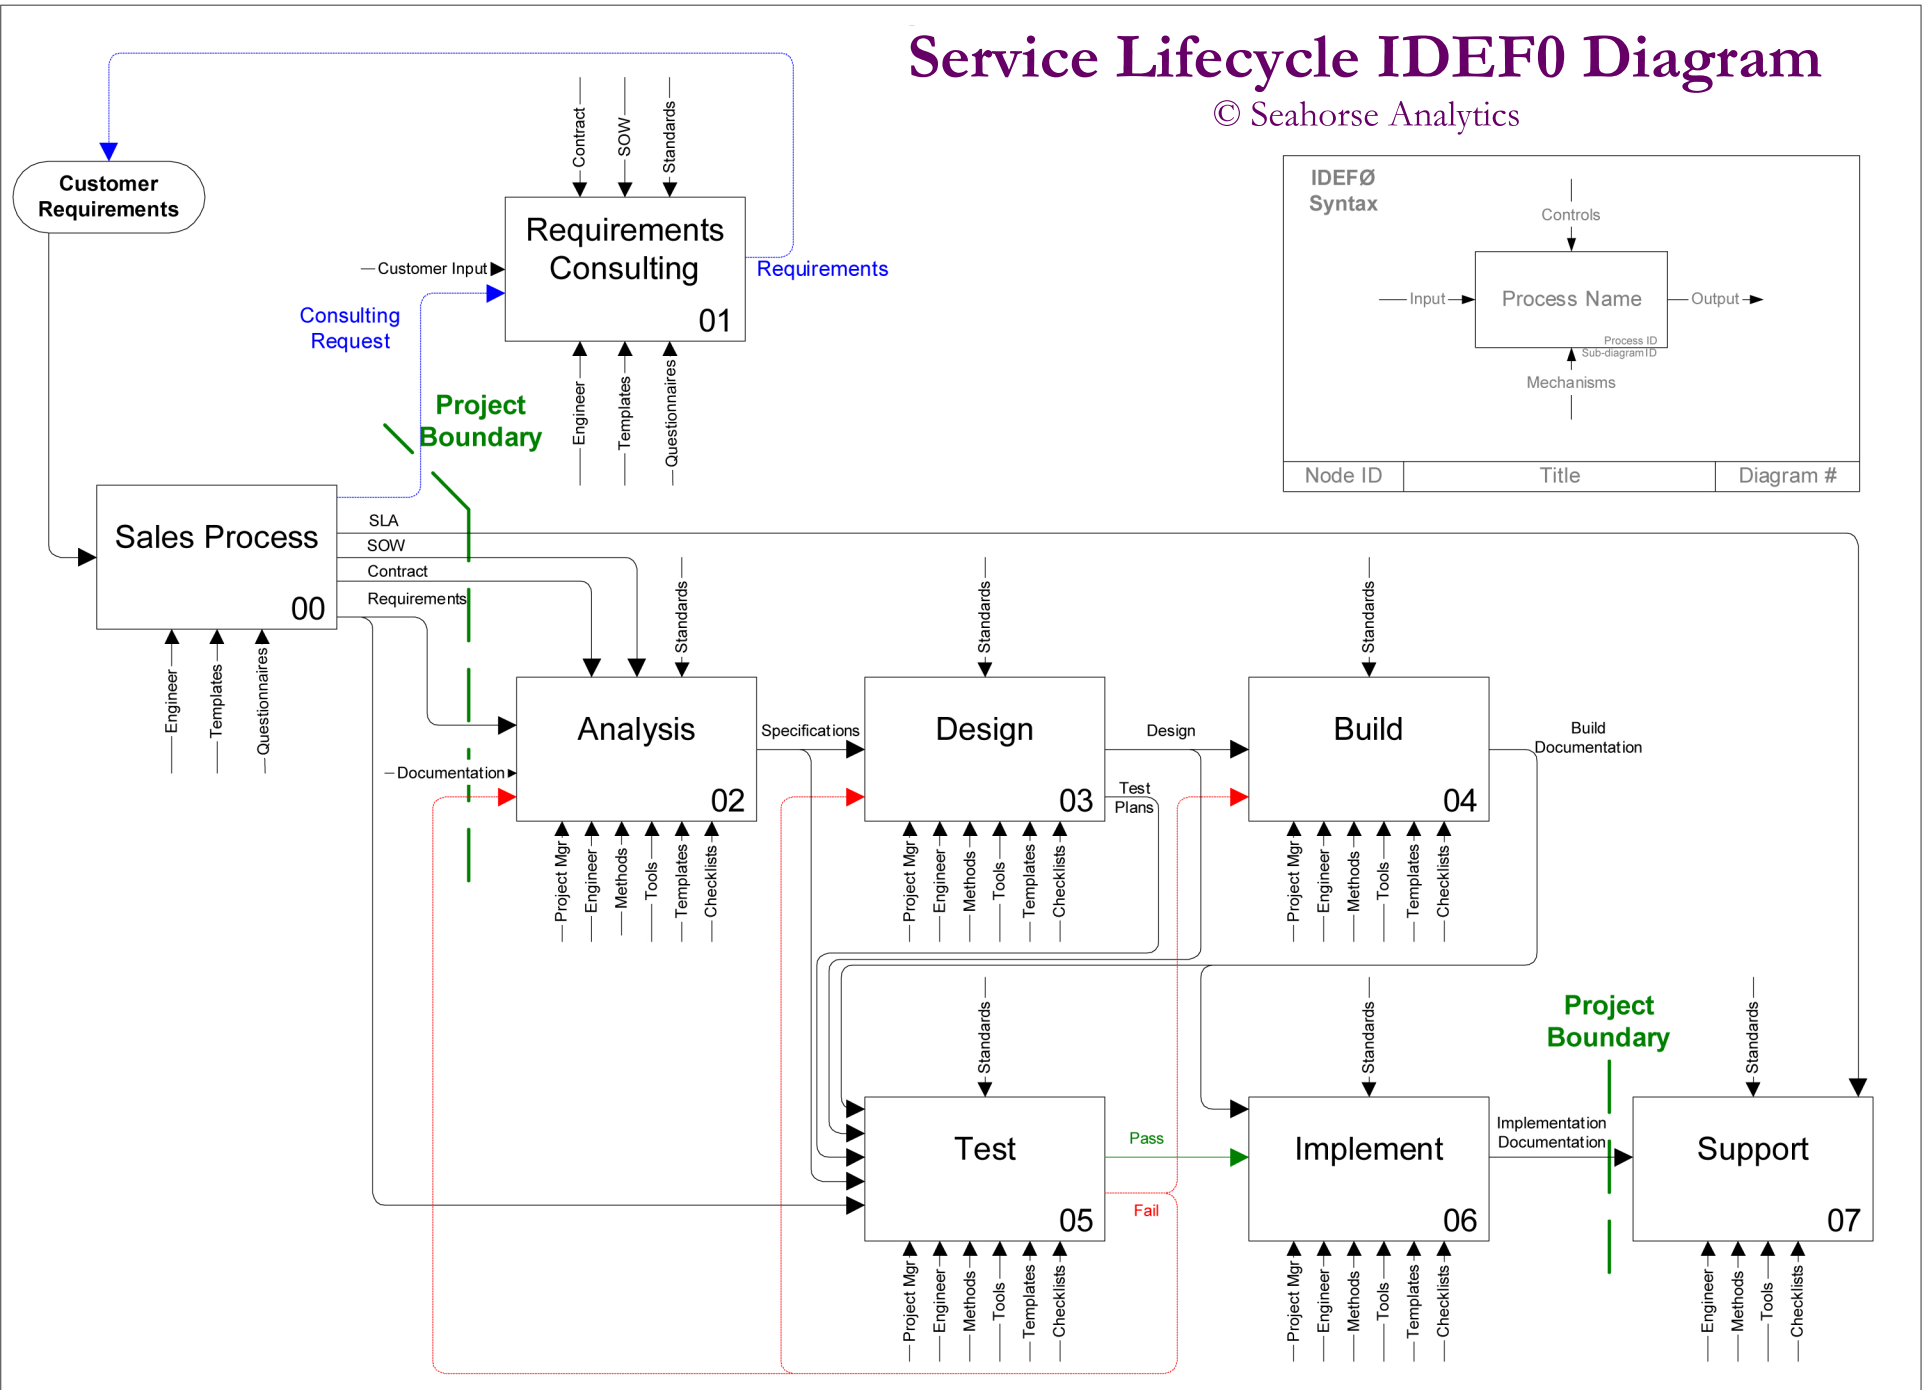

Service Lifecycle IDEF0 Diagram

© Seahorse Analytics

NODE: N0

TITLE:

Service Lifecycle

NO.: 1